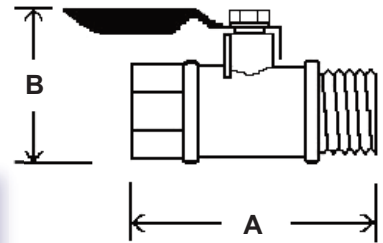

## A14

**Ball Valve Style Gauge Cock**  
 1/4" FNPT x 1/4" FNPT  
 Brass Body rating:  
 700 PSI at 250°F

	A	B
In.	1.60"	1.30"
MM	40	33

## A15

**Ball Valve Style Gauge Cock**  
 1/4" FNPT x 1/4" MNPT  
 Brass Body rating:  
 700 PSI at 250°F

	A	B
In.	1.60"	1.35"
MM	40	34

## NV-B-1/4

**Needle Valve**  
 1/4" FNPT x 1/4" FNPT  
 Brass Body rated at 5000 psi

	A	B
In.	1.62"	1.94"
MM	41	49

Please also see our full line of instrumentation type needle valves:

SUPER MINI	MINI	FULL SIZE	HEX BODY	MULTI-PORT