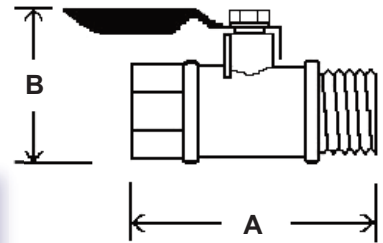

BLUE RIBBON Sales & Services Corp.

A14

Ball Valve Style Gauge Cock
 1/4" FNPT x 1/4" FNPT
 Brass Body rating:
 700 PSI at 250°F

	A	B
In.	1.60"	1.30"
MM	40	33

A15

Ball Valve Style Gauge Cock
 1/4" FNPT x 1/4" MNPT
 Brass Body rating:
 700 PSI at 250°F

	A	B
In.	1.60"	1.35"
MM	40	34

NV-B-1/4

Needle Valve
 1/4" FNPT x 1/4" FNPT
 Brass Body rated at 5000 psi

	A	B
In.	1.62"	1.94"
MM	41	49

Please also see our full line of instrumentation type needle valves:

SUPER MINI	MINI	FULL SIZE	HEX BODY	MULTI-PORT