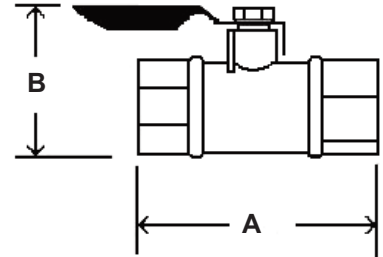

BLUE RIBBON Sales & Services Corp.

A14

Ball Valve Style Gauge Cock
 1/4" FNPT x 1/4" FNPT
 Brass Body rating:
 700 PSI at 250°F

	A	B
In.	1.60"	1.30"
MM	40	33

A15

Ball Valve Style Gauge Cock
 1/4" FNPT x 1/4" MNPT
 Brass Body rating:
 700 PSI at 250°F

	A	B
In.	1.60"	1.35"
MM	40	34

NV-B-1/4

Needle Valve
 1/4" FNPT x 1/4" FNPT
 Brass Body rated at 5000 psi

	A	B
In.	1.62"	1.94"
MM	41	49

Please also see our full line of instrumentation type needle valves:

SUPER MINI	MINI	FULL SIZE	HEX BODY	MULTI-PORT