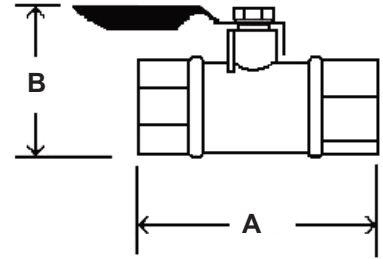

## A14

**Ball Valve Style Gauge Cock**  
 1/4" FNPT x 1/4" FNPT  
 Brass Body rating:  
 700 PSI at 250°F

	A	B
In.	1.60"	1.30"
MM	40	33

## A15

**Ball Valve Style Gauge Cock**  
 1/4" FNPT x 1/4" MNPT  
 Brass Body rating:  
 700 PSI at 250°F

	A	B
In.	1.60"	1.35"
MM	40	34

## NV-B-1/4

**Needle Valve**  
 1/4" FNPT x 1/4" FNPT  
 Brass Body rated at 5000 psi

	A	B
In.	1.62"	1.94"
MM	41	49

Please also see our full line of instrumentation type needle valves:

SUPER MINI	MINI	FULL SIZE	HEX BODY	MULTI-PORT