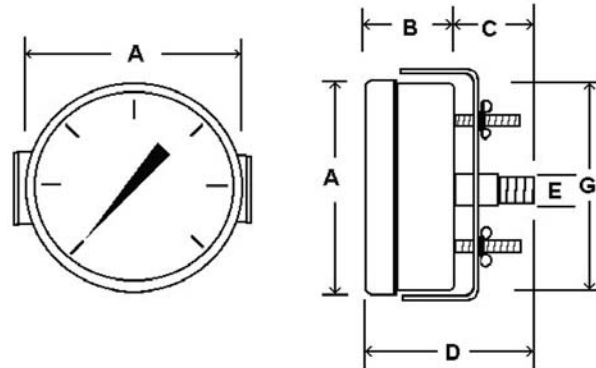

## MODEL 'BR103D' PANEL MOUNT UTILITY GAUGES

- A durable Dry type utility gauge designed to look good from the front or back of the panel.
- These gauges are suitable for air, water, oil, gas or any other media not corrosive to brass.
- Other connection locations, mounting styles and accessories are also available.
- Ready for immediate shipment upon request.

### SPECIFICATIONS:

- Available Dial Sizes: 1½", 2", 2½", 4½"
- Available Connection Sizes: 1/8"(M) NPT on 1½" and 2"  
1/4"(M) NPT on 2" Thru 4½"
- Black Steel Case with Chrome Bezel
- Brass Socket and Movement
- Phosphor Bronze Bourdon Tube
- Dry, Non-Fillable
- Accuracy: 3-2-3%
- Ambient Temperature: -50F to 160F
- Dual Scale: PSI & BAR (x100=kPa)
- Single Scale available

		A	B	C	D	G	E
1½" DIAL	In.	1.82"	1.03"	.61"	1.64"	1.59"	1/8" or 1/4 (M)NPT
	MM	46	26	15	42	40	
2" DIAL	In.	2.31"	1.17"	.73"	1.90"	2.02"	1/4 (M)NPT
	MM	59	30	18.5	48.5	51	
2½" DIAL	In.	2.68"	1.19"	.76"	1.95"	2.46"	1/4 (M)NPT
	MM	68	30	19	50	63	