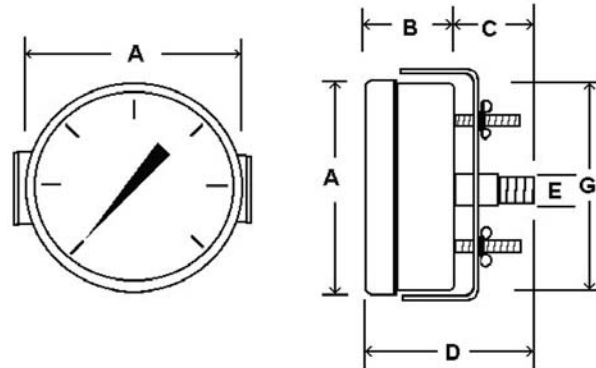

BLUE RIBBON CORP.

MODEL 'BR103D' PANEL MOUNT UTILITY GAUGES

- A durable Dry type utility gauge designed to look good from the front or back of the panel.
- These gauges are suitable for air, water, oil, gas or any other media not corrosive to brass.
- Other connection locations, mounting styles and accessories are also available.
- Ready for immediate shipment upon request.

SPECIFICATIONS:

- Available Dial Sizes: 1½", 2", 2½", 4"
- Available Connection Sizes: 1/8"(M) NPT on 1½" and 2"
1/4"(M) NPT on 2" Thru 4"
- Black Steel Case
- Brass Socket and Movement
- Phosphor Bronze Bourdon Tube
- Dry, Non-Fillable
- Accuracy: 3-2-3%
- Ambient Temperature: -50F to 160F
- Dual Scale: PSI & BAR (x100=kPa)
- Single Scale available

		A	B	C	D	G	E
1½" DIAL	In.	1.82"	1.03"	.61"	1.64"	1.59"	1/8" or 1/4" (M)NPT
	MM	46	26	15	42	40	
2" DIAL	In.	2.31"	1.17"	.73"	1.90"	2.02"	1/4" (M)NPT
	MM	59	30	18.5	48.5	51	
2½" DIAL	In.	2.68"	1.19"	.76"	1.95"	2.46"	1/4" (M)NPT
	MM	68	30	19	50	63	