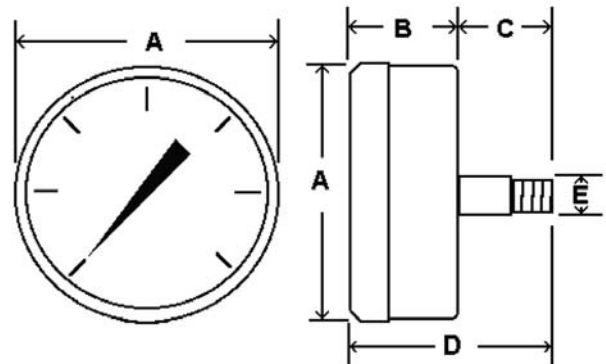

BLUE RIBBON CORP.

MODEL 'BR102D' BACK CONNECTED UTILITY GAUGES

- An inexpensive utility gauge for the broad commercial market.
- Suitable for air, water, oil, gas or any other media not corrosive to brass.
- Other connection locations, mounting styles and accessories available.
- Ready for immediate shipment upon request.

SPECIFICATIONS:

- Available Dial Sizes: 1½", 2", 2½", 4½"
- Available Connection Sizes: 1/8"(M) NPT on 1½" and 2"
1/4"(M) NPT on 2" Thru 4½"
- Black Steel Case with Chrome Bezel
- Brass Socket and Movement
- Phosphor Bronze Bourdon Tube
- Dry, Non-Fillable
- Accuracy: 3-2-3%
- Ambient Temperature: -50F to 160F
- Dual Scale: PSI & BAR (x100=kPa)
- Single Scale available

		A	B	C	D	E
1" DIAL	In.	.99"	.64"	.46"	1.10"	1/8" (M)NPT
	MM	25	16	12	28	
1½" DIAL	In.	1.64"	.93"	.63"	1.56"	1/8" or 1/4 (M)NPT
	MM	42	24	16	39	
2" DIAL	In.	2.07"	1.03"	.83"	1.86"	1/4 (M)NPT
	MM	53	26	21	47	
2½" DIAL	In.	2.50"	1.17"	.86"	2.03"	1/4 (M)NPT
	MM	63	30	22	52	
4½" DIAL	In.	4.5"	1.34"	.84"	2.18"	1/4 (M)NPT
	MM	114	34	21	55	