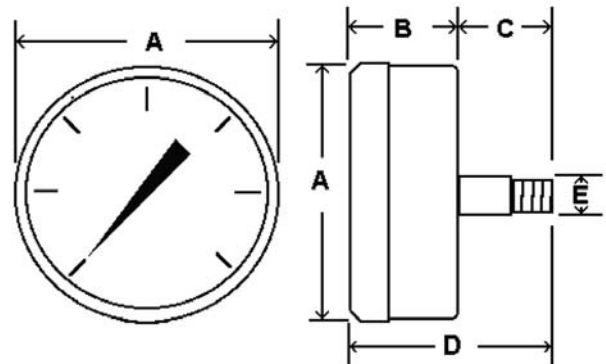

## MODEL 'BR102D' BACK CONNECTED UTILITY GAUGES

- An inexpensive utility gauge for the broad commercial market.
- Suitable for air, water, oil, gas or any other media not corrosive to brass.
- Other connection locations, mounting styles and accessories available.
- Ready for immediate shipment upon request.

### SPECIFICATIONS:

- Available Dial Sizes: 1½", 2", 2½", 4"
- Available Connection Sizes: 1/8"(M) NPT on 1½" and 2"  
1/4"(M) NPT on 2" Thru 4"
- Black Steel Case
- Brass Socket and Movement
- Phosphor Bronze Bourdon Tube
- Dry, Non-Fillable
- Accuracy: 3-2-3%
- Ambient Temperature: -50F to 160F
- Dual Scale: PSI & BAR (x100=kPa)
- Single Scale available

		A	B	C	D	E
1" DIAL	In.	.99"	.64"	.46"	1.10"	1/8" (M)NPT
	MM	25	16	12	28	
1½" DIAL	In.	1.64"	.93"	.63"	1.56"	1/8" or 1/4 (M)NPT
	MM	42	24	16	39	
2" DIAL	In.	2.07"	1.03"	.83"	1.86"	1/4 (M)NPT
	MM	53	26	21	47	
2½" DIAL	In.	2.50"	1.17"	.86"	2.03"	1/4 (M)NPT
	MM	63	30	22	52	