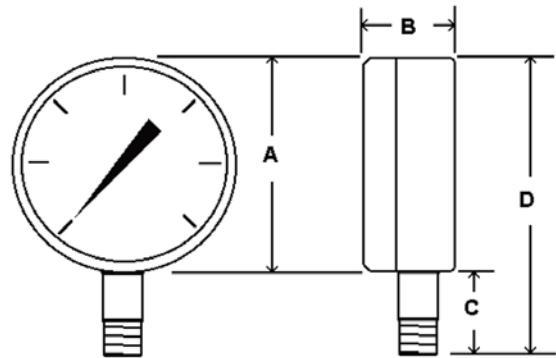

## MODEL 'BR101D' BOTTOM CONNECTED UTILITY GAUGES

- An inexpensive utility gauge for the broad commercial market.
- Suitable for air, water, oil, gas or any other media not corrosive to brass.
- Other connection locations, mounting styles and accessories available.
- Ready for immediate shipment upon request.

### SPECIFICATIONS:

- Available Dial Sizes: 1½", 2", 2½", 4"
- Available Connection Sizes: 1/8"(M) NPT on 1½" and 2"  
1/4"(M) NPT on 2" Thru 4"
- Black Steel Case
- Brass Socket and Movement
- Phosphor Bronze Bourdon Tube
- Dry, Non-Fillable
- Accuracy: 3-2-3%
- Ambient Temperature: -50F to 160F
- Dual Scale: PSI & BAR (x100=kPa)
- Single Scale available

		A	B	C	D	E
1½" DIAL	In.	1.64"	.93"	.63"	2.27"	1/8" (M)NPT
	MM	42	24	16	58	
2" DIAL	In.	2.07"	1.03"	.83"	2.90"	1/8" or 1/4" (M)NPT
	MM	53	26	21	74	
2½" DIAL	In.	2.5"	1.17"	.86"	3.36"	1/4" (M)NPT
	MM	63	30	22	26	