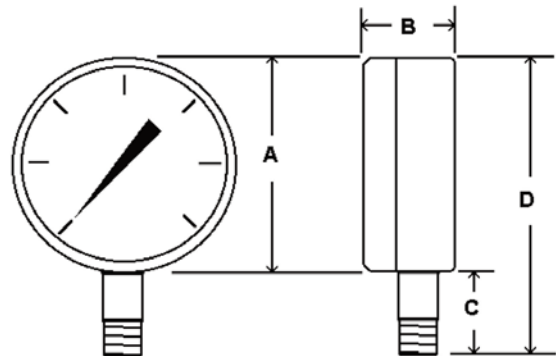

BLUE RIBBON CORP.

MODEL 'BR101D' BOTTOM CONNECTED UTILITY GAUGES

- An inexpensive utility gauge for the broad commercial market.
- Suitable for air, water, oil, gas or any other media not corrosive to brass.
- Other connection locations, mounting styles and accessories available.
- Ready for immediate shipment upon request.

SPECIFICATIONS:

- Available Dial Sizes: 1½", 2", 2½", 4½"
- Available Connection Sizes: 1/8"(M) NPT on 1½" and 2"
1/4"(M) NPT on 2" Thru 4½"
- Black Steel Case with Chrome Bezel
- Brass Socket and Movement
- Phosphor Bronze Bourdon Tube
- Dry, Non-Fillable
- Accuracy: 3-2-3%
- Ambient Temperature: -50F to 160F
- Dual Scale: PSI & BAR (x100=kPa)
- Single Scale available

		A	B	C	D	E
1½" DIAL	In.	1.64"	.93"	.63"	2.27"	1/8" (M)NPT
	MM	42	24	16	58	
2" DIAL	In.	2.07"	1.03"	.83"	2.90"	1/8" or 1/4" (M)NPT
	MM	53	26	21	74	
2½" DIAL	In.	2.5"	1.17"	.86"	3.36"	1/4" (M)NPT
	MM	63	30	22	26	
4½" DIAL	In.	4.89"	1.16"	1.16"	6.05"	1/4" (M)NPT
	MM	124	29	30	154	